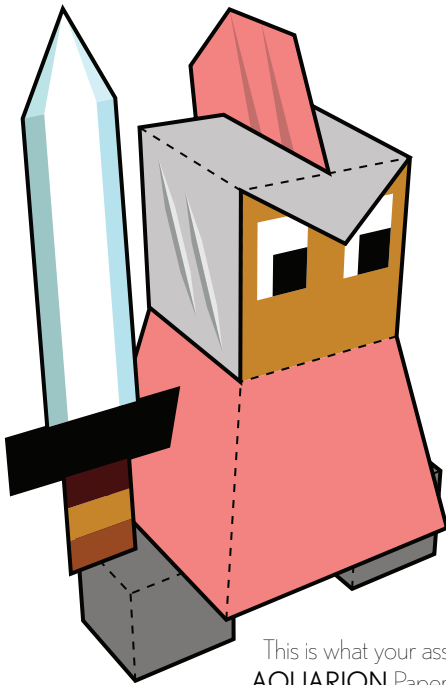

-THE BATTLE OF- POLYTOPIA

AQUARION

From the deep oceans a long lost civilization appears! Their extreme isolation has given them special aquatic abilities that are unknown to the other more human tribes. Aquarion have a slightly different tech tree and have access to the unique amphibious turtle units that no other tribe can train.

Instructions: Print template on cardstock paper. Cut-out along solid black outlines. Fold on dashed lines. Tape or glue white tabs to corresponding sides (double-sided tape or glue stick recommended). Attach separate parts to complete Paper Foldable character.

This is what your assembled
AQUARION Paper Foldable
will look like.

Tape/glue plume sides together,
then attach folded gray areas to top of separate helmet part

Assemble helmet to fit on head

Fit tab into slit cut
on side of body

Tape/glue sword sides together