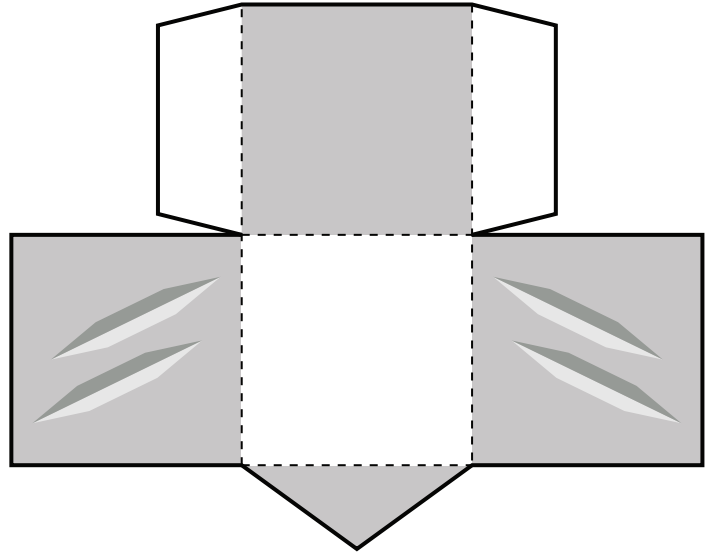

Instructions: Print template on cardstock paper. Cut-out along solid black outlines. Fold on dashed lines. Tape or glue white tabs to corresponding sides (double-sided tape or glue stick recommended). Attach separate parts to complete Paper Foldable character.

This is what your assembled
AQUARION Paper Foldable
will look like.

Tape/glue plume sides together,
then attach folded gray areas to top of separate helmet part

Assemble helmet to fit on head

Fit tab into slit cut
on side of body

Tape/glue sword sides together