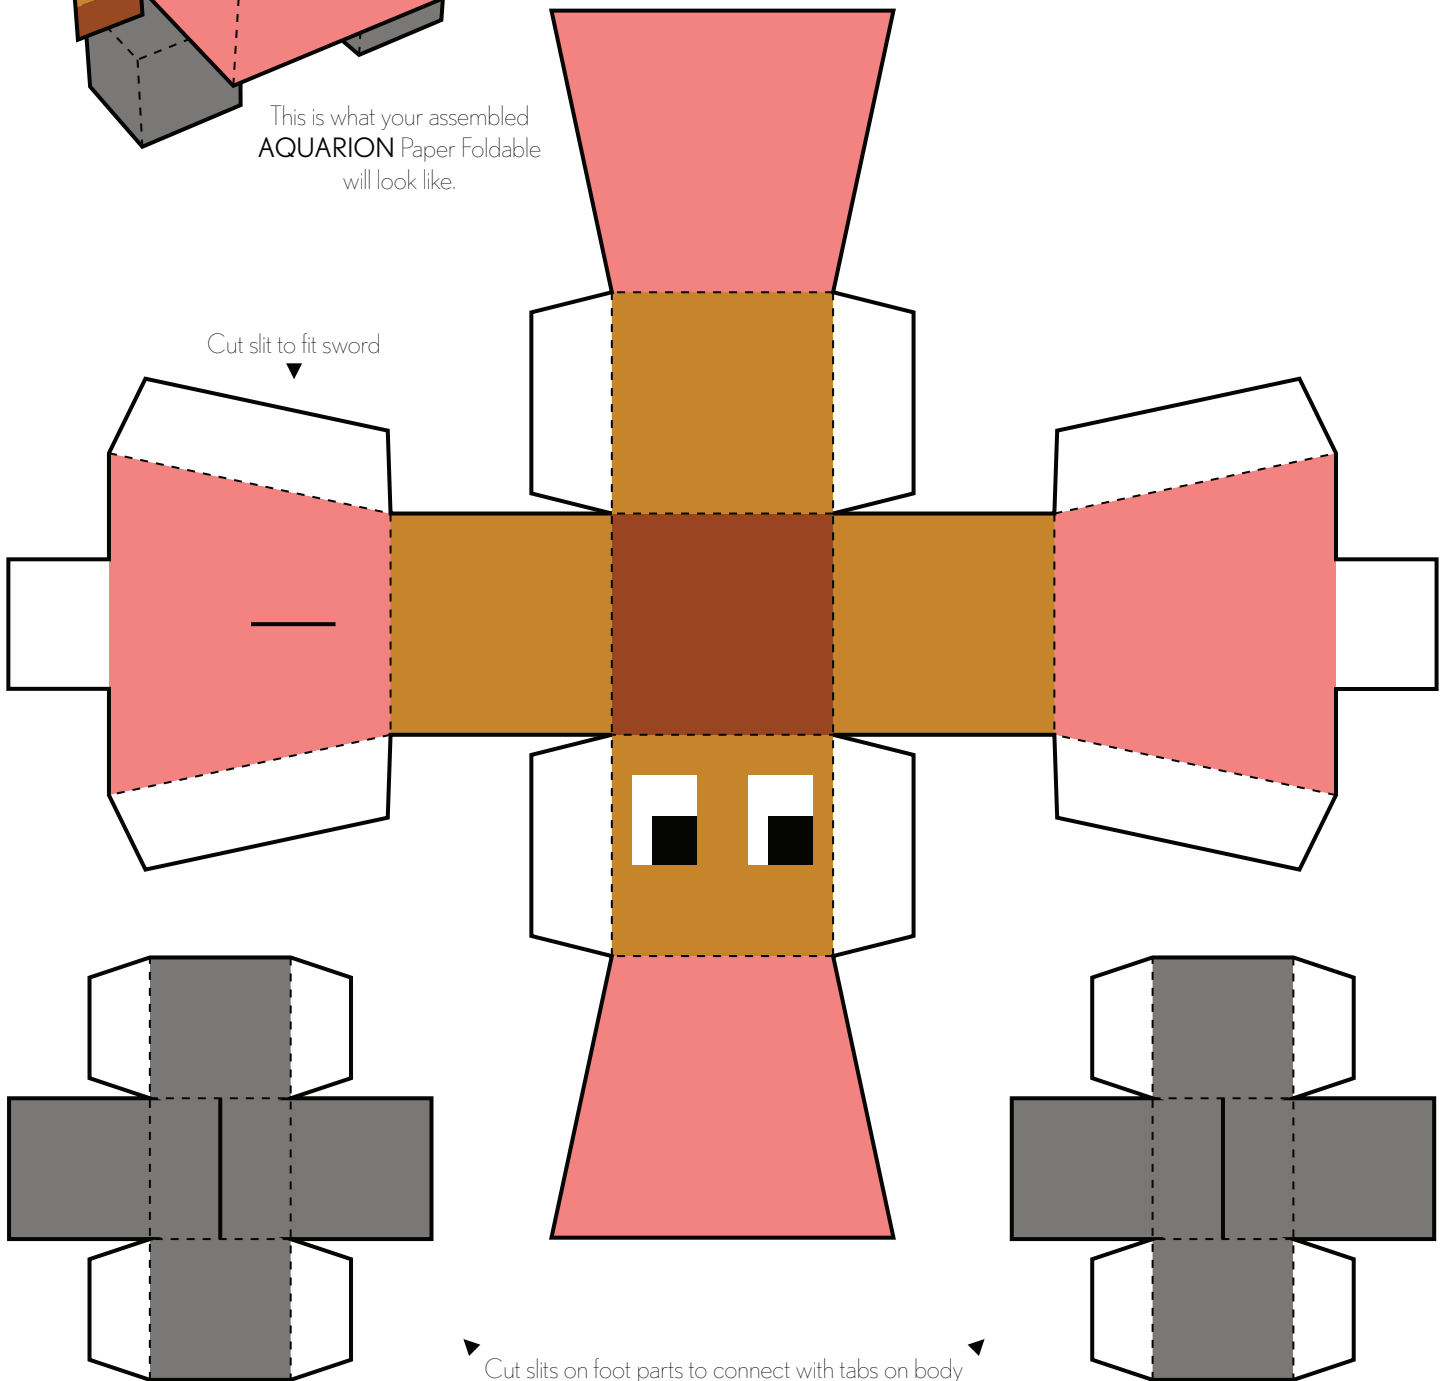

-THE BATTLE OF- POLYTOPIA

AQUARION

From the deep oceans a long lost civilization appears! Their extreme isolation has given them special aquatic abilities that are unknown to the other more human tribes. Aquarion have a slightly different tech tree and have access to the unique amphibious turtle units that no other tribe can train.

Instructions: Print template on cardstock paper. Cut-out along solid black outlines. Fold on dashed lines. Tape or glue white tabs to corresponding sides (double-sided tape or glue stick recommended). Attach separate parts to complete Paper Foldable character.

This is what your assembled
AQUARION Paper Foldable
will look like.

Tape/glue plume sides together,
then attach folded gray areas to top of separate helmet part

Assemble helmet to fit on head

Fit tab into slit cut
on side of body

Tape/glue sword sides together