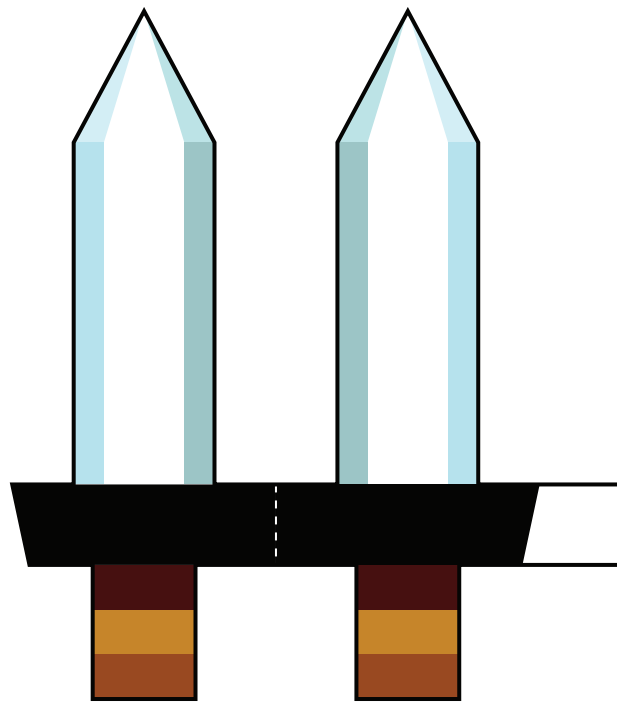

Instructions: Print template on cardstock paper. Cut-out along solid black outlines. Fold on dashed lines. Tape or glue white tabs to corresponding sides (double-sided tape or glue stick recommended). Attach separate parts to complete Paper Foldable character.

This is what your assembled
AQUARION Paper Foldable
will look like.

Tape/glue plume sides together,
then attach folded gray areas to top of separate helmet part

Assemble helmet to fit on head

Fit tab into slit cut
on side of body

Tape/glue sword sides together