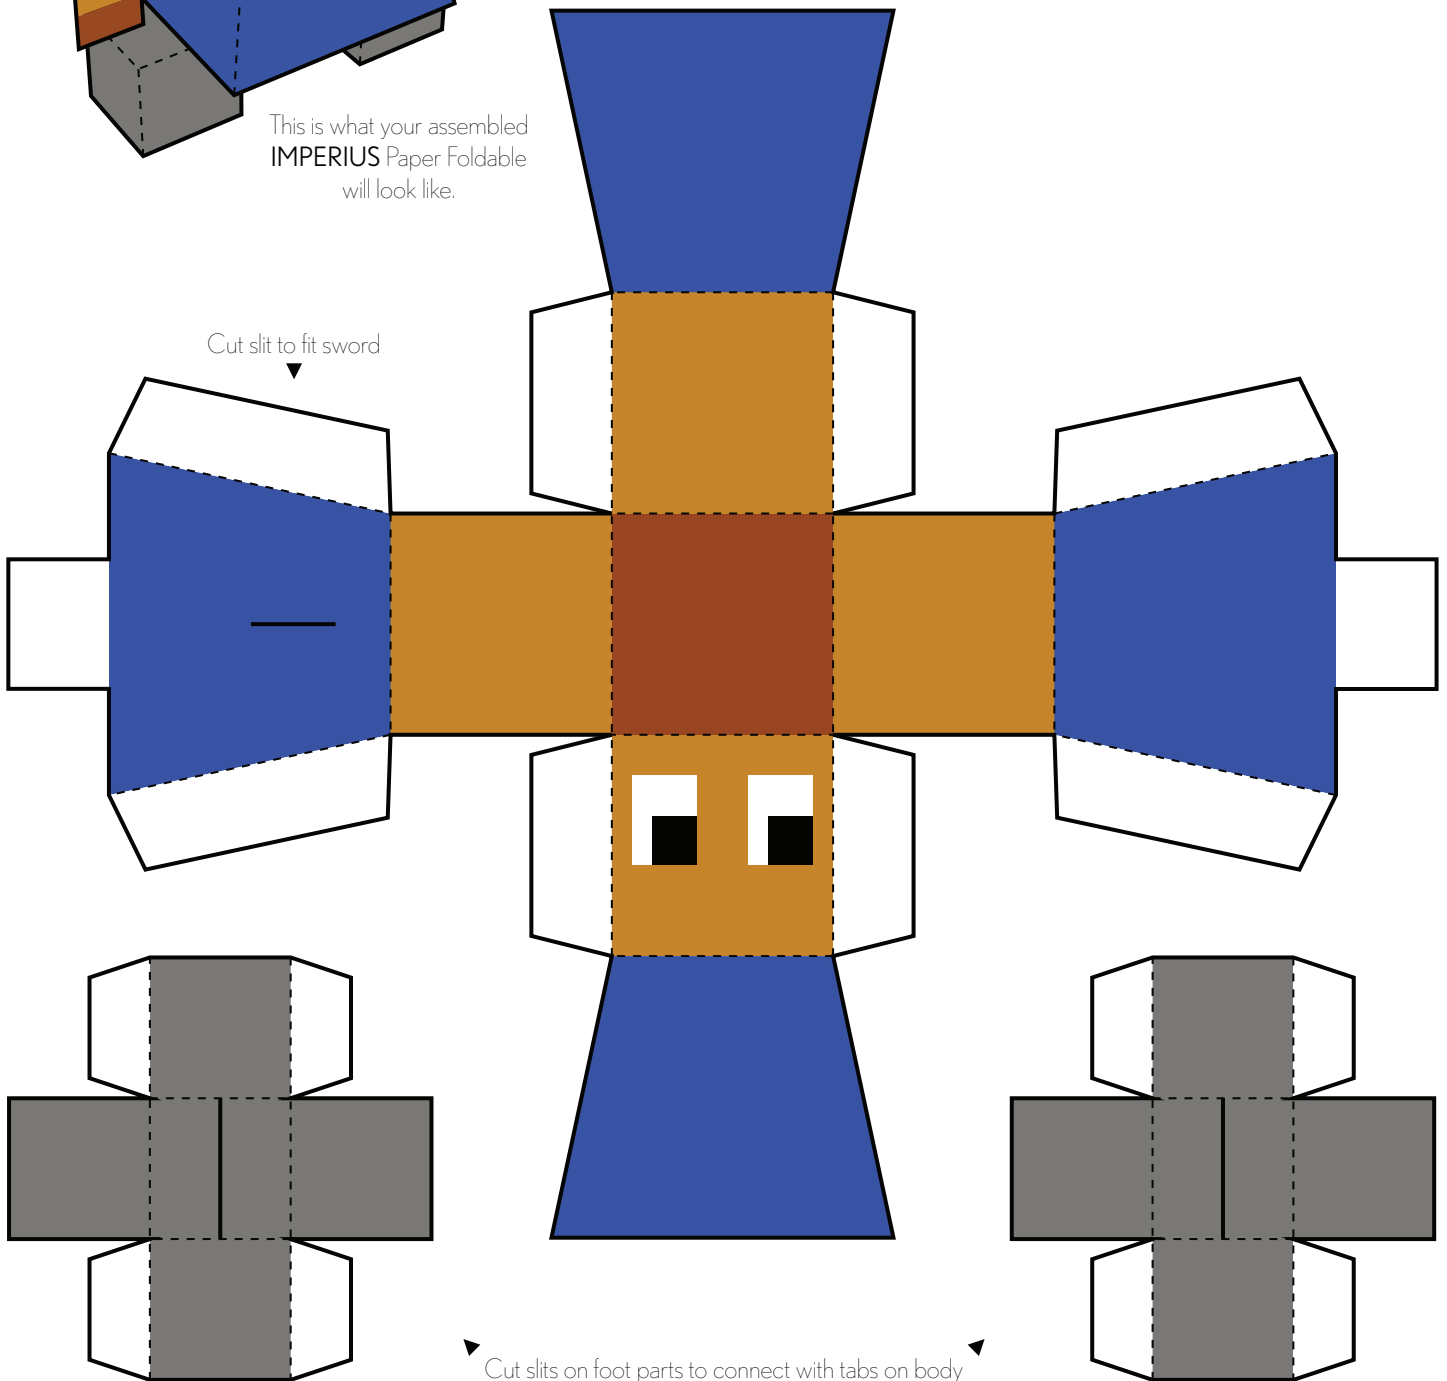

-THE BATTLE OF-
POLYTOPIA
IMPERIUS

Huge mountains and green valleys. The climate in Imperia is perfect for growing fruit. Imperius starts the game with the 'Organization' tech.

Instructions: Print template on cardstock paper. Cut-out along solid black outlines. Fold on dashed lines. Tape or glue white tabs to corresponding sides (double-sided tape or glue stick recommended). Attach separate parts to complete Paper Foldable character.

This is what your assembled
IMPERIUS Paper Foldable
will look like.

Assemble helmet to fit on head

Assemble plume part,
then attach to white section on helmet

Fit tab into slit cut
on side of body

Tape/glue sword sides together