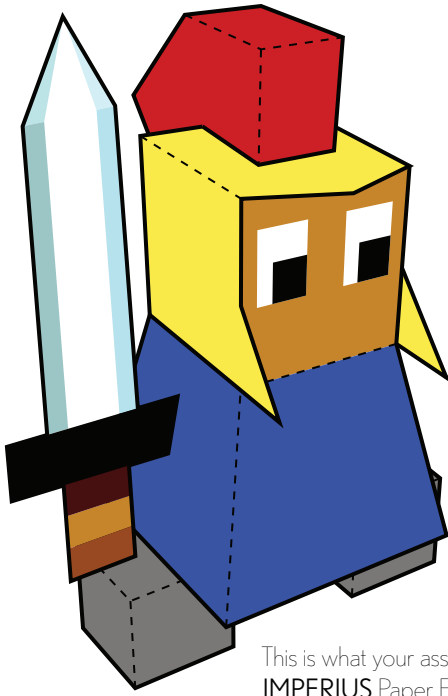

-THE BATTLE OF-
POLYTOPIA
IMPERIUS

Huge mountains and green valleys. The climate in Imperia is perfect for growing fruit. Imperius starts the game with the 'Organization' tech.

Instructions: Print template on cardstock paper. Cut-out along solid black outlines. Fold on dashed lines. Tape or glue white tabs to corresponding sides (double-sided tape or glue stick recommended). Attach separate parts to complete Paper Foldable character.

This is what your assembled
IMPERIUS Paper Foldable
will look like.

Assemble helmet to fit on head

Assemble plume part,
then attach to white section on helmet

Fit tab into slit cut
on side of body

Tape/glue sword sides together