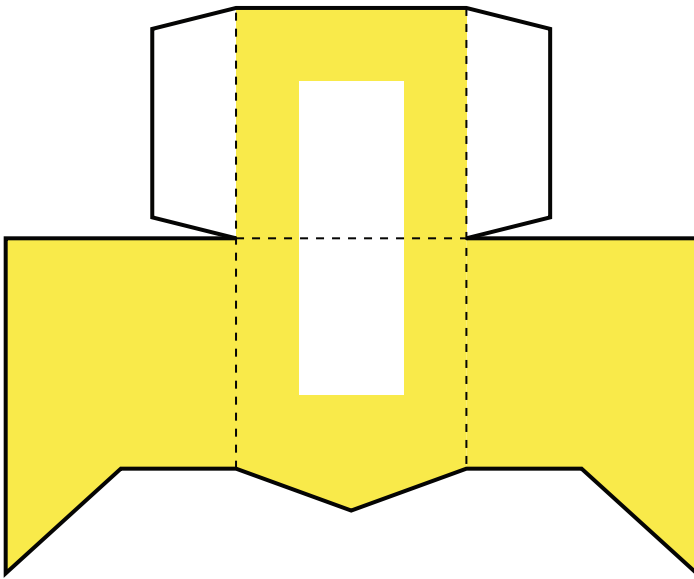

-THE BATTLE OF-
POLYTOPIA
IMPERIUS

Huge mountains and green valleys. The climate in Imperia is perfect for growing fruit. Imperius starts the game with the 'Organization' tech.

Instructions: Print template on cardstock paper. Cut-out along solid black outlines. Fold on dashed lines. Tape or glue white tabs to corresponding sides (double-sided tape or glue stick recommended). Attach separate parts to complete Paper Foldable character.

This is what your assembled
IMPERIUS Paper Foldable
will look like.

Assemble helmet to fit on head

Assemble plume part,
then attach to white section on helmet

Fit tab into slit cut
on side of body

Tape/glue sword sides together