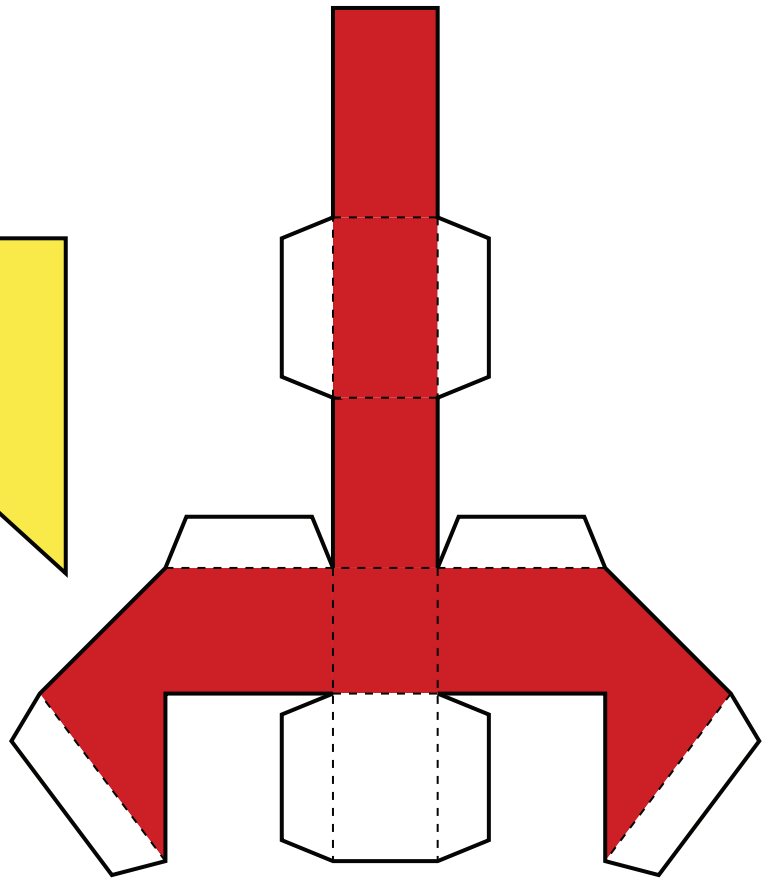

-THE BATTLE OF-
POLYTOPIA
IMPERIUS

Huge mountains and green valleys. The climate in Imperia is perfect for growing fruit. Imperius starts the game with the 'Organization' tech.

Instructions: Print template on cardstock paper. Cut-out along solid black outlines. Fold on dashed lines. Tape or glue white tabs to corresponding sides (double-sided tape or glue stick recommended). Attach separate parts to complete Paper Foldable character.

This is what your assembled
IMPERIUS Paper Foldable
will look like.

Assemble helmet to fit on head

Assemble plume part,
then attach to white section on helmet

Fit tab into slit cut
on side of body

Tape/glue sword sides together