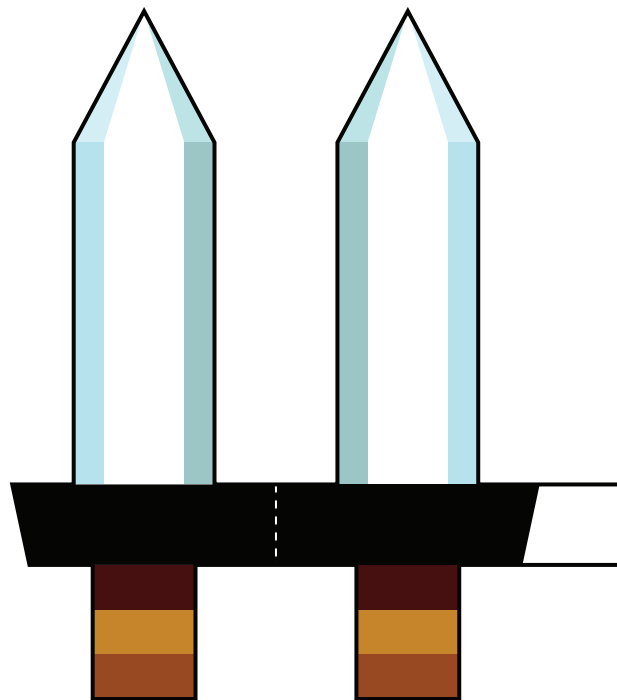

-THE BATTLE OF-
POLYTOPIA
IMPERIUS

Huge mountains and green valleys. The climate in Imperia is perfect for growing fruit. Imperius starts the game with the 'Organization' tech.

Instructions: Print template on cardstock paper. Cut-out along solid black outlines. Fold on dashed lines. Tape or glue white tabs to corresponding sides (double-sided tape or glue stick recommended). Attach separate parts to complete Paper Foldable character.

This is what your assembled
IMPERIUS Paper Foldable
will look like.

Assemble helmet to fit on head

Assemble plume part,
then attach to white section on helmet

Fit tab into slit cut
on side of body

Tape/glue sword sides together