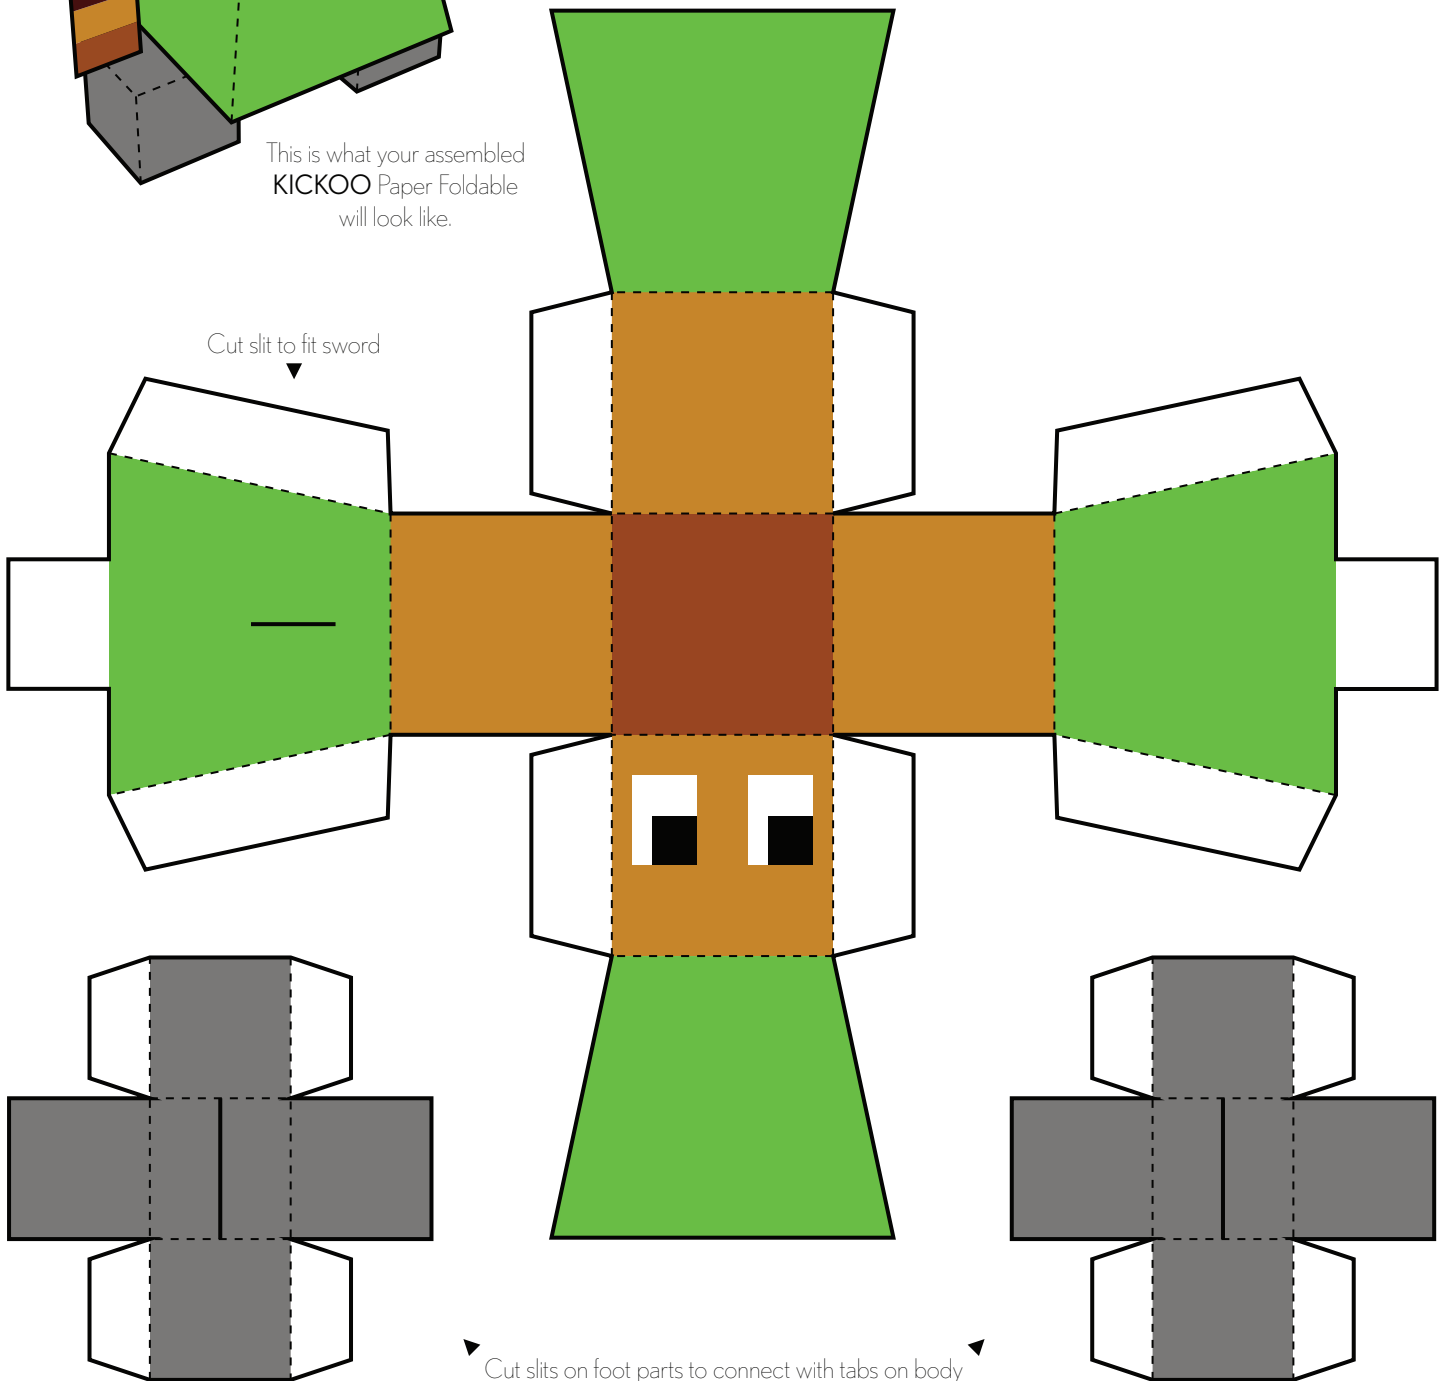

-THE BATTLE OF- POLYTOPIA

KICKOO

White sandy beaches with coconut palms. Abundance of fruit and fish. Welcome to the home of the Kickoo. Kickoo starts the game with the 'Fishing' tech.

Instructions: Print template on cardstock paper. Cut-out along solid black outlines. Fold on dashed lines. Tape or glue white tabs to corresponding sides (double-sided tape or glue stick recommended). Attach separate parts to complete Paper Foldable character.

This is what your assembled
KICKOO Paper Foldable
will look like.

Assemble headdress to fit on head

Fit tab into slit cut on side of body

Tape/glue sword sides together