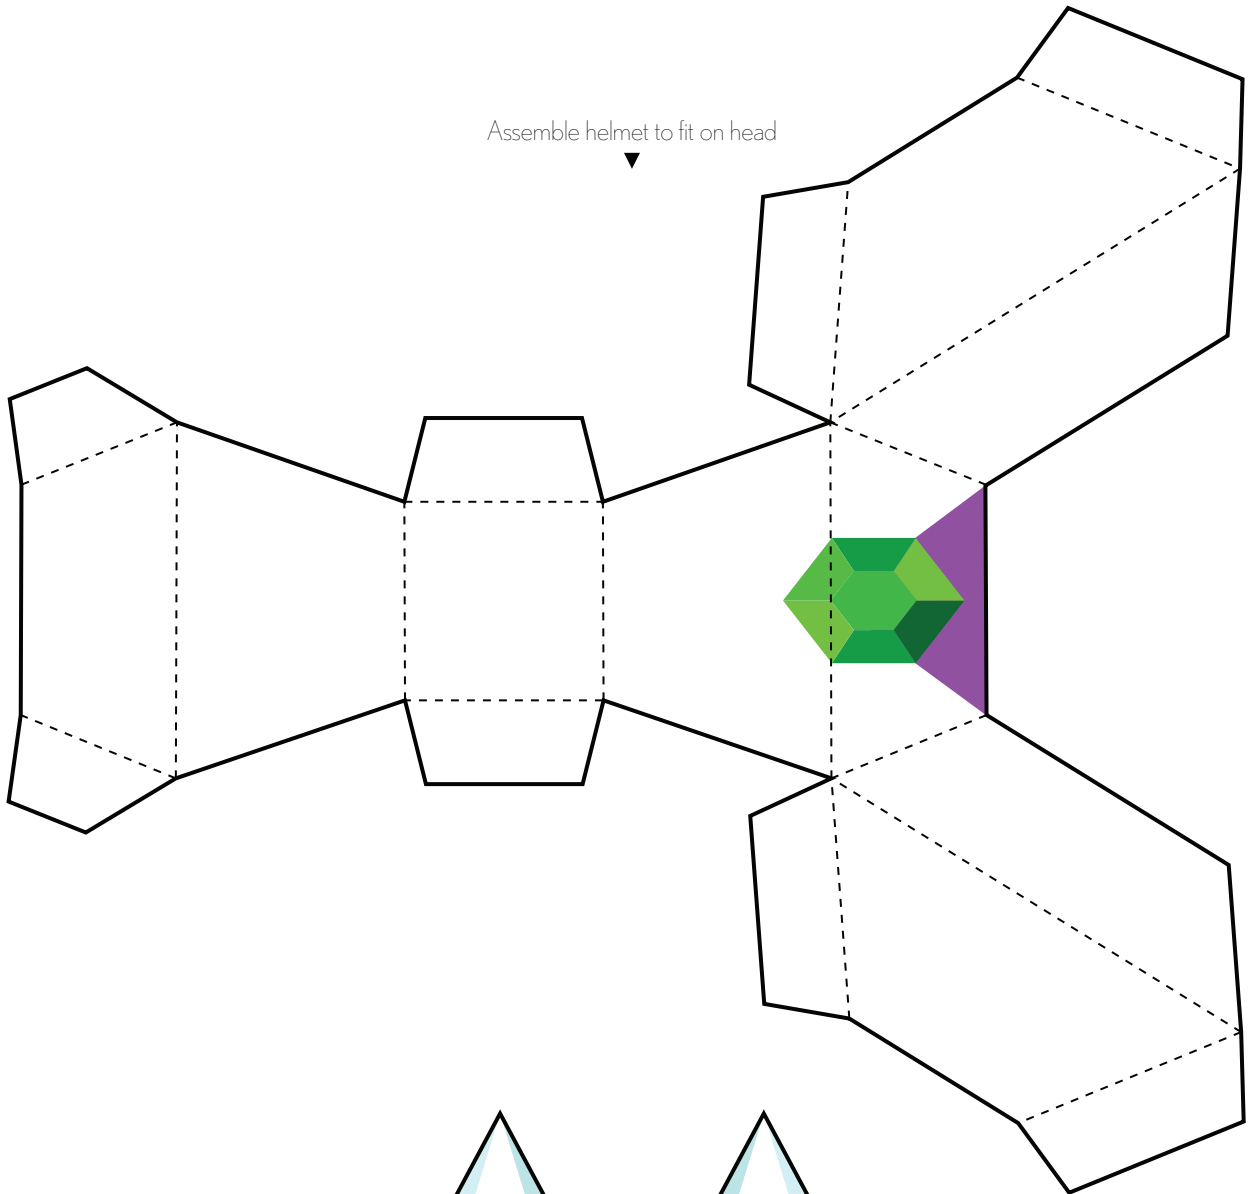

Instructions: Print template on cardstock paper. Cut-out along solid black outlines. Fold on dashed lines. Tape or glue white tabs to corresponding sides (double-sided tape or glue stick recommended). Attach separate parts to complete Paper Foldable character.

This is what your assembled LUXIDOOR Paper Foldable will look like.

Cut slit to fit sword

Cut slits on foot parts to connect with tabs on body

Assemble helmet to fit on head

Fit tab into slit cut on side of body

Tape/glue sword sides together