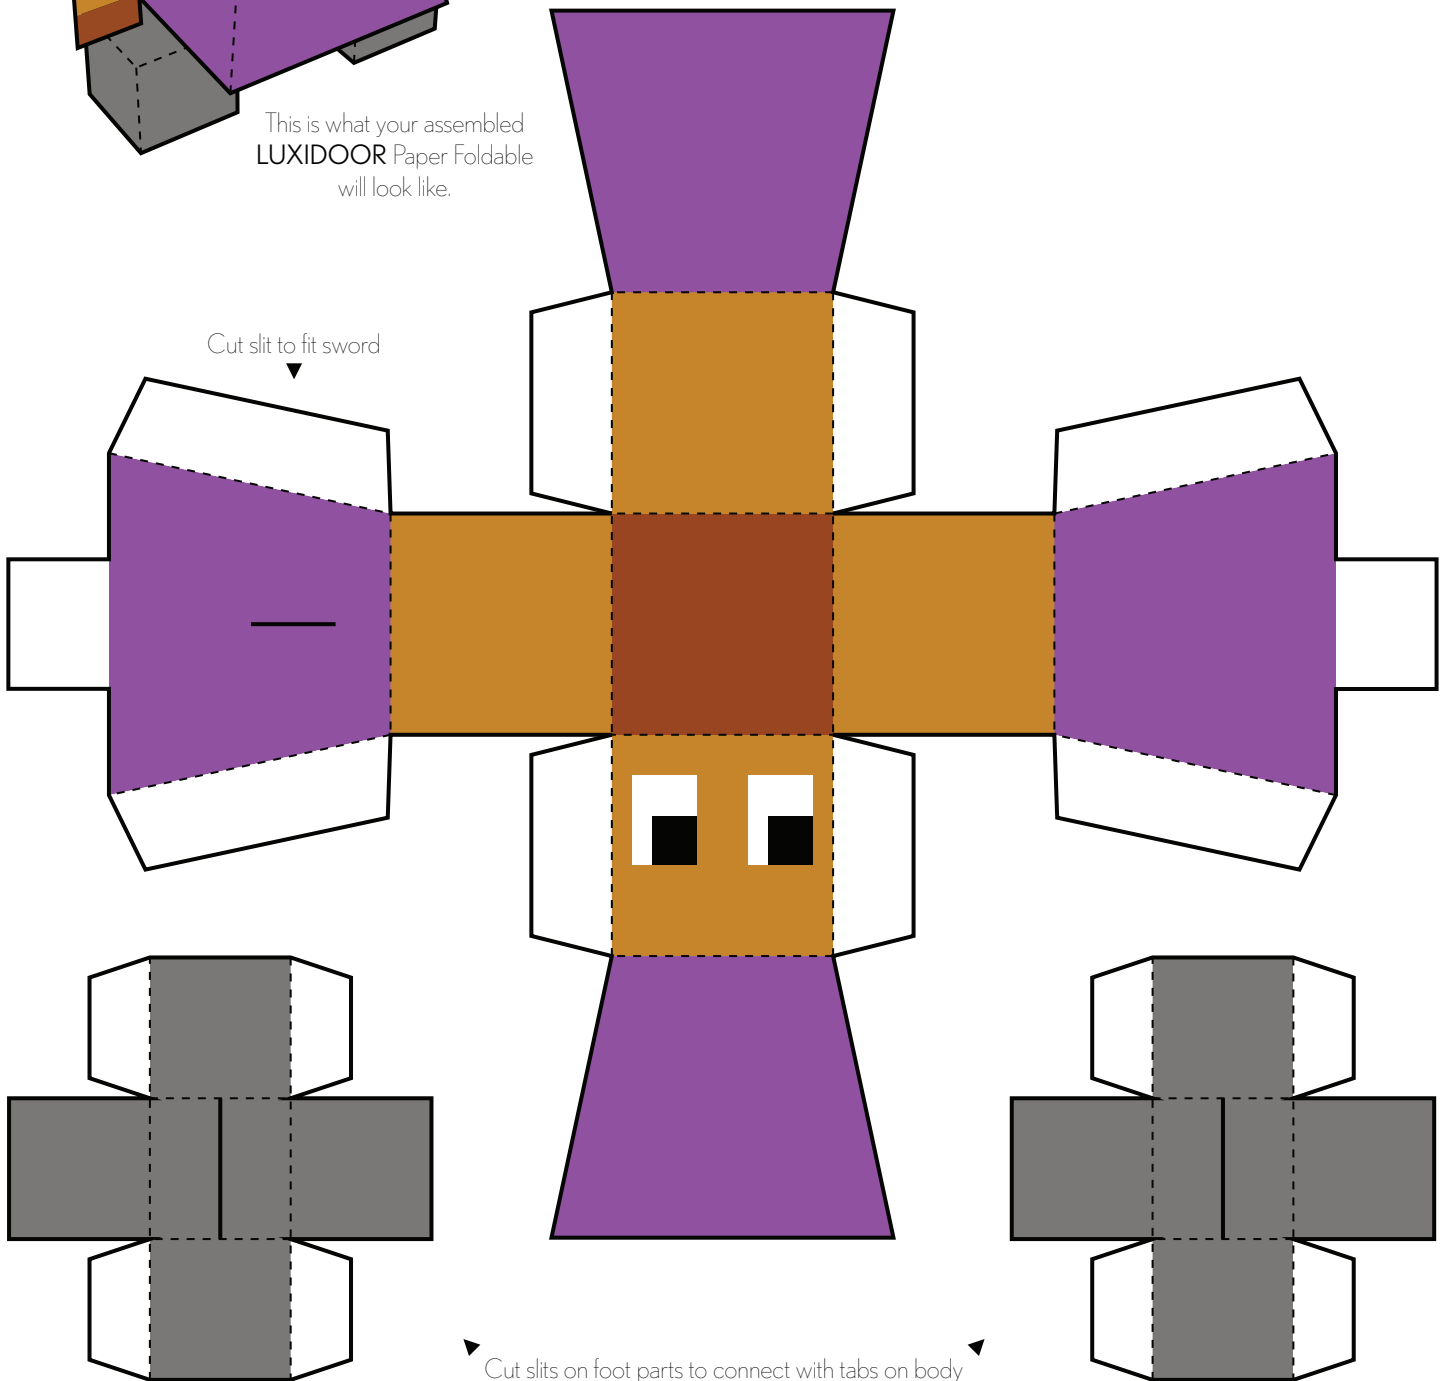

-THE BATTLE OF- POLYTOPIA

LUXIDOOR

The Luxidoor citizens lead very comfortable lives, draped in the finest purple silk. But will they survive outside the walls of their beloved capital?
Luxidoor starts the game with a huge capital.

Instructions: Print template on cardstock paper. Cut-out along solid black outlines. Fold on dashed lines. Tape or glue white tabs to corresponding sides (double-sided tape or glue stick recommended). Attach separate parts to complete Paper Foldable character.

This is what your assembled LUXIDOOR Paper Foldable will look like.

Cut slit to fit sword

Cut slits on foot parts to connect with tabs on body

Assemble helmet to fit on head

Fit tab into slit cut on side of body

Tape/glue sword sides together