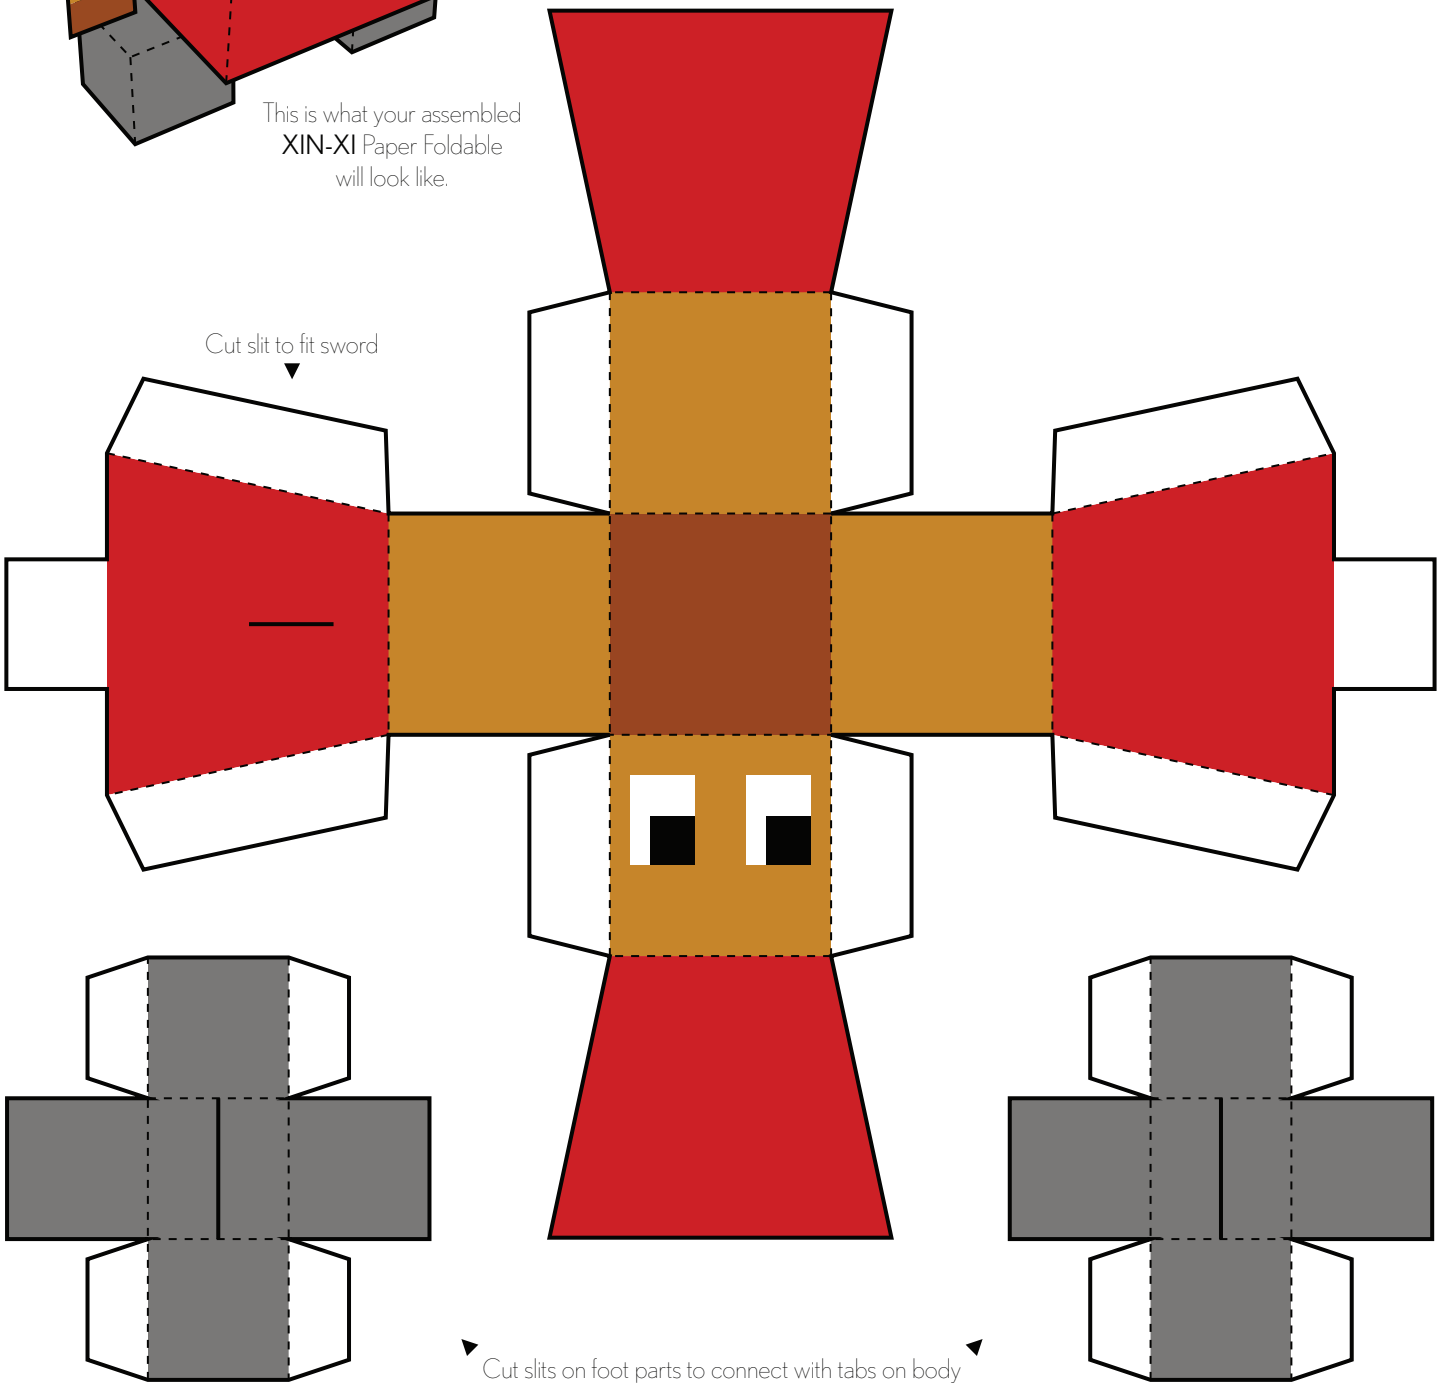

-THE BATTLE OF- POLYTOPIA

XIN-XI

They start their journey in the dense mountains, surrounded by beautiful cherry blossom. Xin-xi starts the game with the 'Climbing' tech.

Instructions: Print template on cardstock paper. Cut-out along solid black outlines. Fold on dashed lines. Tape or glue white tabs to corresponding sides (double-sided tape or glue stick recommended). Attach separate parts to complete Paper Foldable character.

This is what your assembled
XIN-XI Paper Foldable
will look like.

Assemble helmet to fit on head

Fit tab into slit cut on side of body

Tape/glue sword sides together