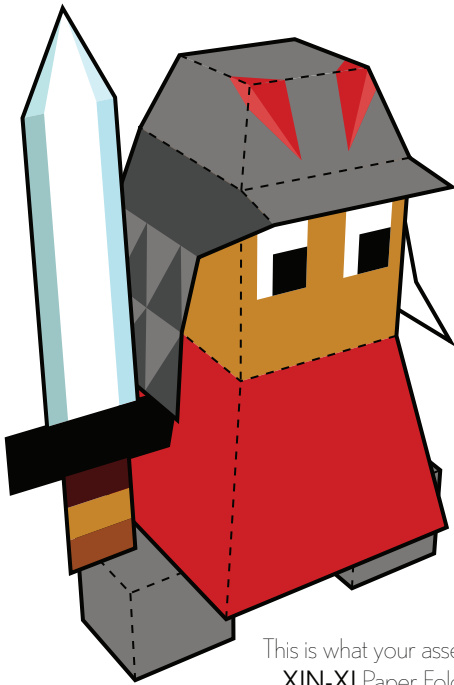

-THE BATTLE OF- POLYTOPIA

XIN-XI

They start their journey in the dense mountains, surrounded by beautiful cherry blossom. Xin-xi starts the game with the 'Climbing' tech.

Instructions: Print template on cardstock paper. Cut-out along solid black outlines. Fold on dashed lines. Tape or glue white tabs to corresponding sides (double-sided tape or glue stick recommended). Attach separate parts to complete Paper Foldable character.

This is what your assembled
XIN-XI Paper Foldable
will look like.

Assemble helmet to fit on head

Fit tab into slit cut on side of body

Tape/glue sword sides together