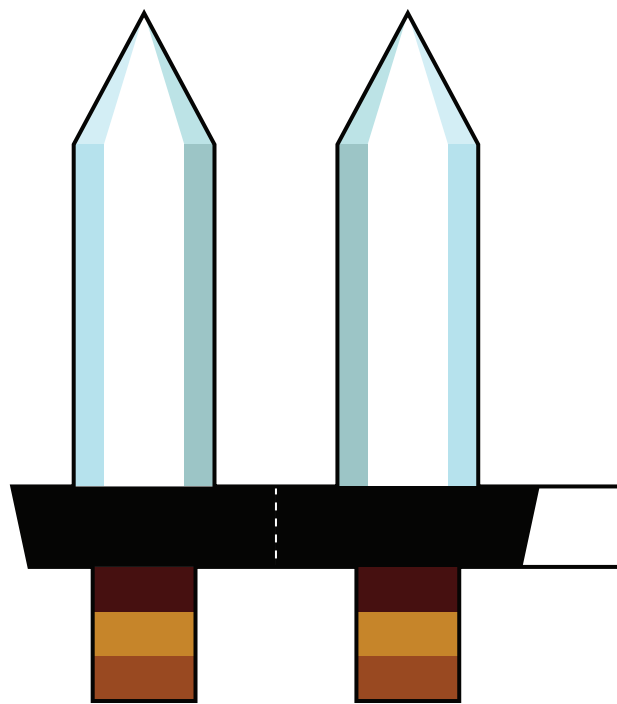

-THE BATTLE OF- POLYTOPIA

XIN-XI

They start their journey in the dense mountains, surrounded by beautiful cherry blossom. Xin-xi starts the game with the 'Climbing' tech.

Instructions: Print template on cardstock paper. Cut-out along solid black outlines. Fold on dashed lines. Tape or glue white tabs to corresponding sides (double-sided tape or glue stick recommended). Attach separate parts to complete Paper Foldable character.

This is what your assembled
XIN-XI Paper Foldable
will look like.

Assemble helmet to fit on head

Fit tab into slit cut on side of body

Tape/glue sword sides together