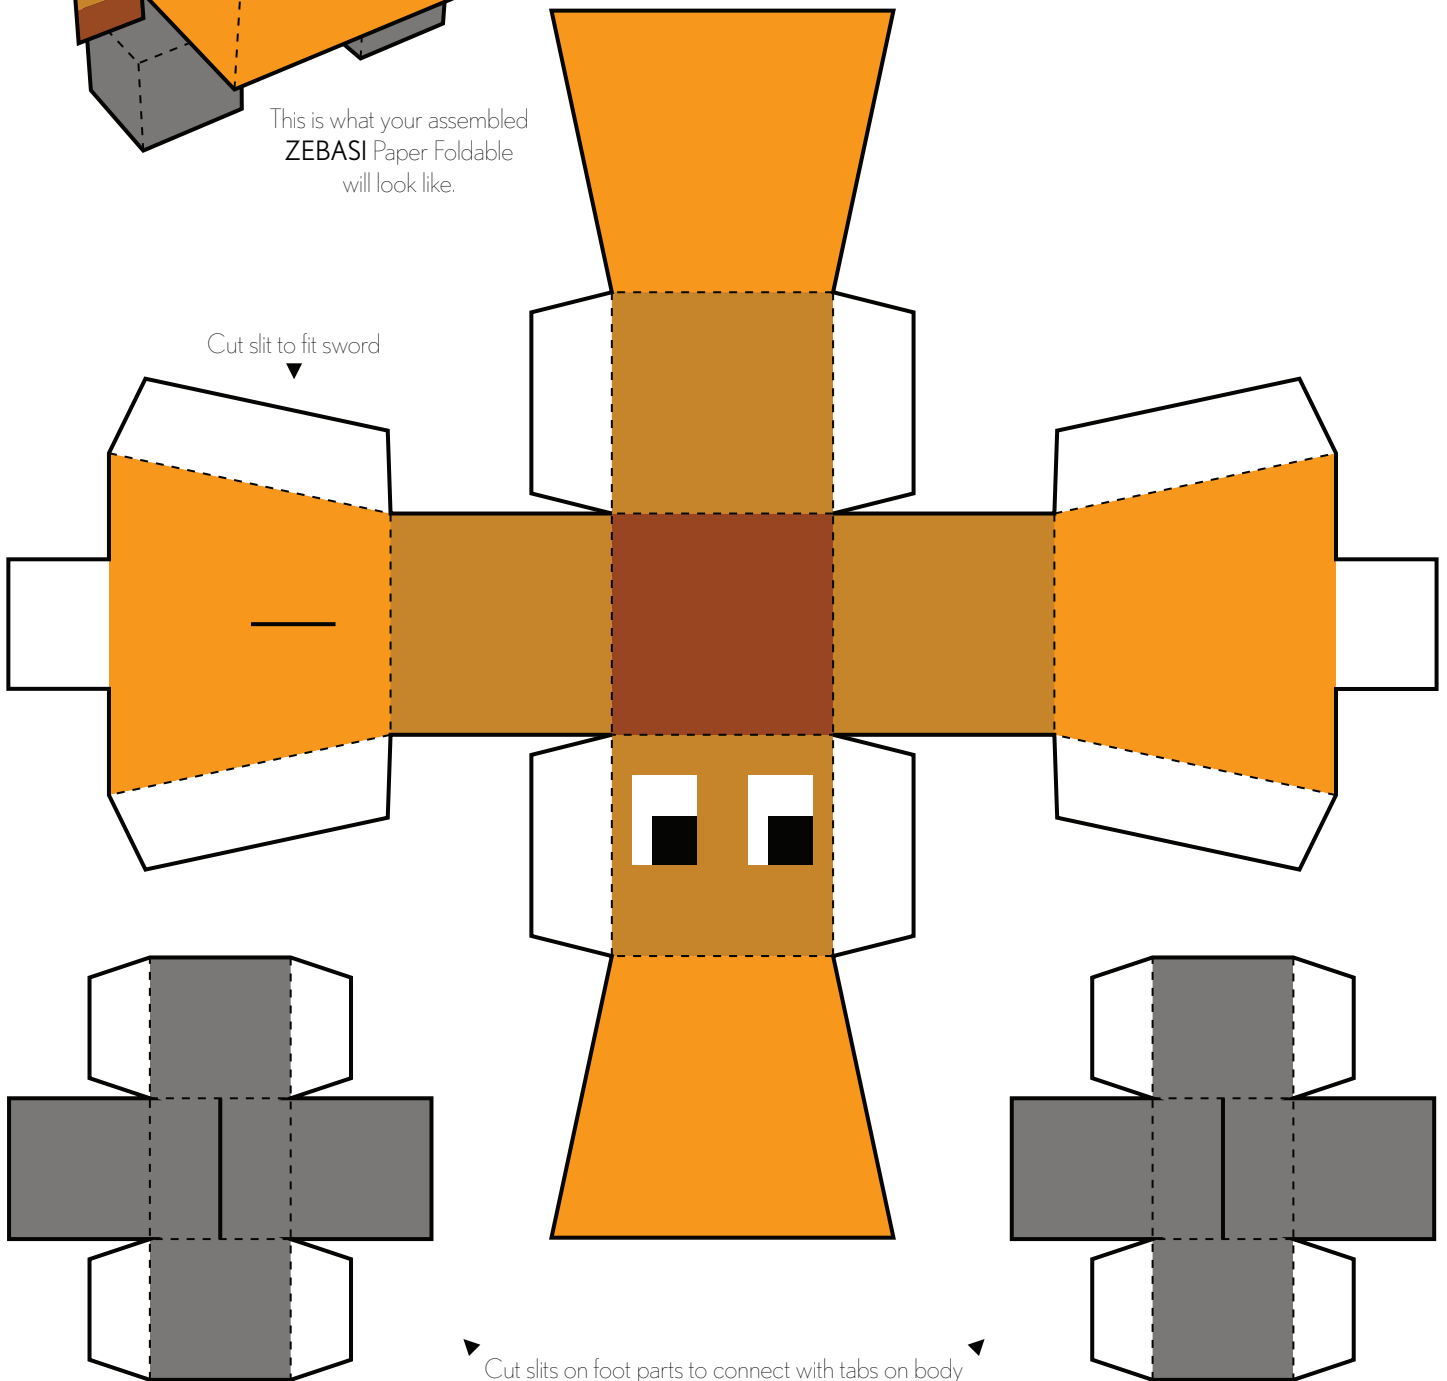

-THE BATTLE OF- POLYTOPIA

ZEBASI

Zebasi thrive on the warm savannah, cultivating the rich soil to provide food for their mighty population. Zebasi starts the game with the 'Farming' tech.

Instructions: Print template on cardstock paper. Cut-out along solid black outlines. Fold on dashed lines. Tape or glue white tabs to corresponding sides (double-sided tape or glue stick recommended). Attach separate parts to complete Paper Foldable character .

This is what your assembled
ZEBASI Paper Foldable
will look like.

Assemble helmet to fit on head

Fit tab into slit cut on side of body

Tape/glue sword sides together