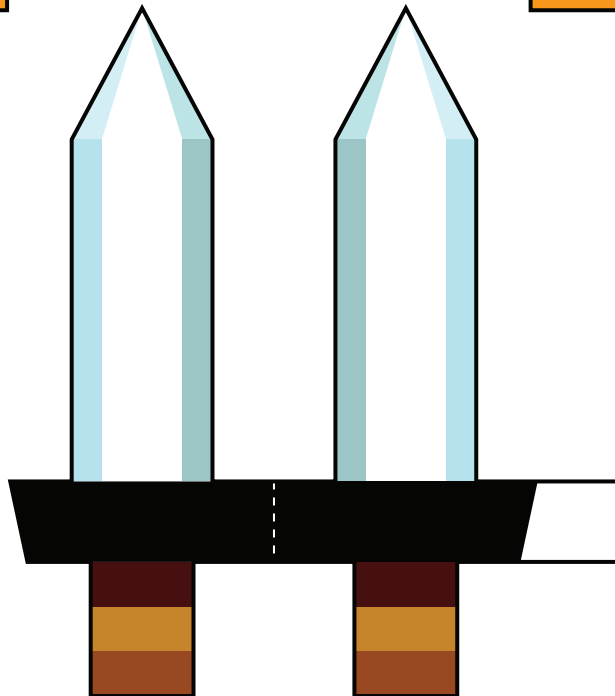

-THE BATTLE OF- POLYTOPIA

ZEBASI

Zebasi thrive on the warm savannah, cultivating the rich soil to provide food for their mighty population. Zebasi starts the game with the 'Farming' tech.

Instructions: Print template on cardstock paper. Cut-out along solid black outlines. Fold on dashed lines. Tape or glue white tabs to corresponding sides (double-sided tape or glue stick recommended). Attach separate parts to complete Paper Foldable character .

This is what your assembled
ZEBASI Paper Foldable
will look like.

Assemble helmet to fit on head

Fit tab into slit cut on side of body

Tape/glue sword sides together