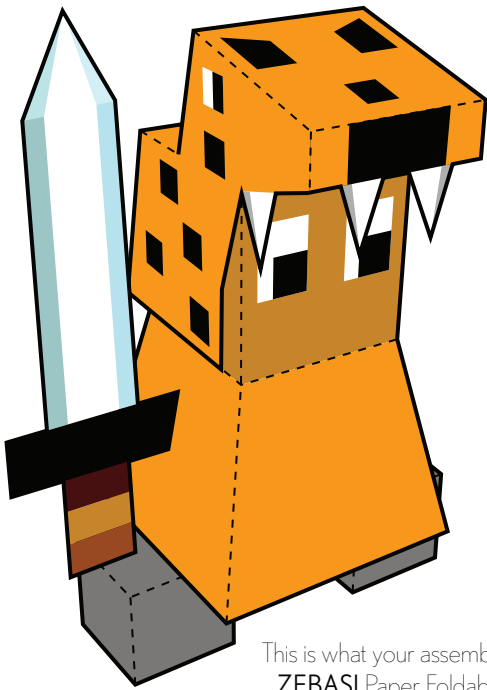

-THE BATTLE OF- POLYTOPIA

ZEBASI

Zebasi thrive on the warm savannah, cultivating the rich soil to provide food for their mighty population. Zebasi starts the game with the 'Farming' tech.

Instructions: Print template on cardstock paper. Cut-out along solid black outlines. Fold on dashed lines. Tape or glue white tabs to corresponding sides (double-sided tape or glue stick recommended). Attach separate parts to complete Paper Foldable character .

This is what your assembled
ZEBASI Paper Foldable
will look like.

Assemble helmet to fit on head

Fit tab into slit cut on side of body

Tape/glue sword sides together